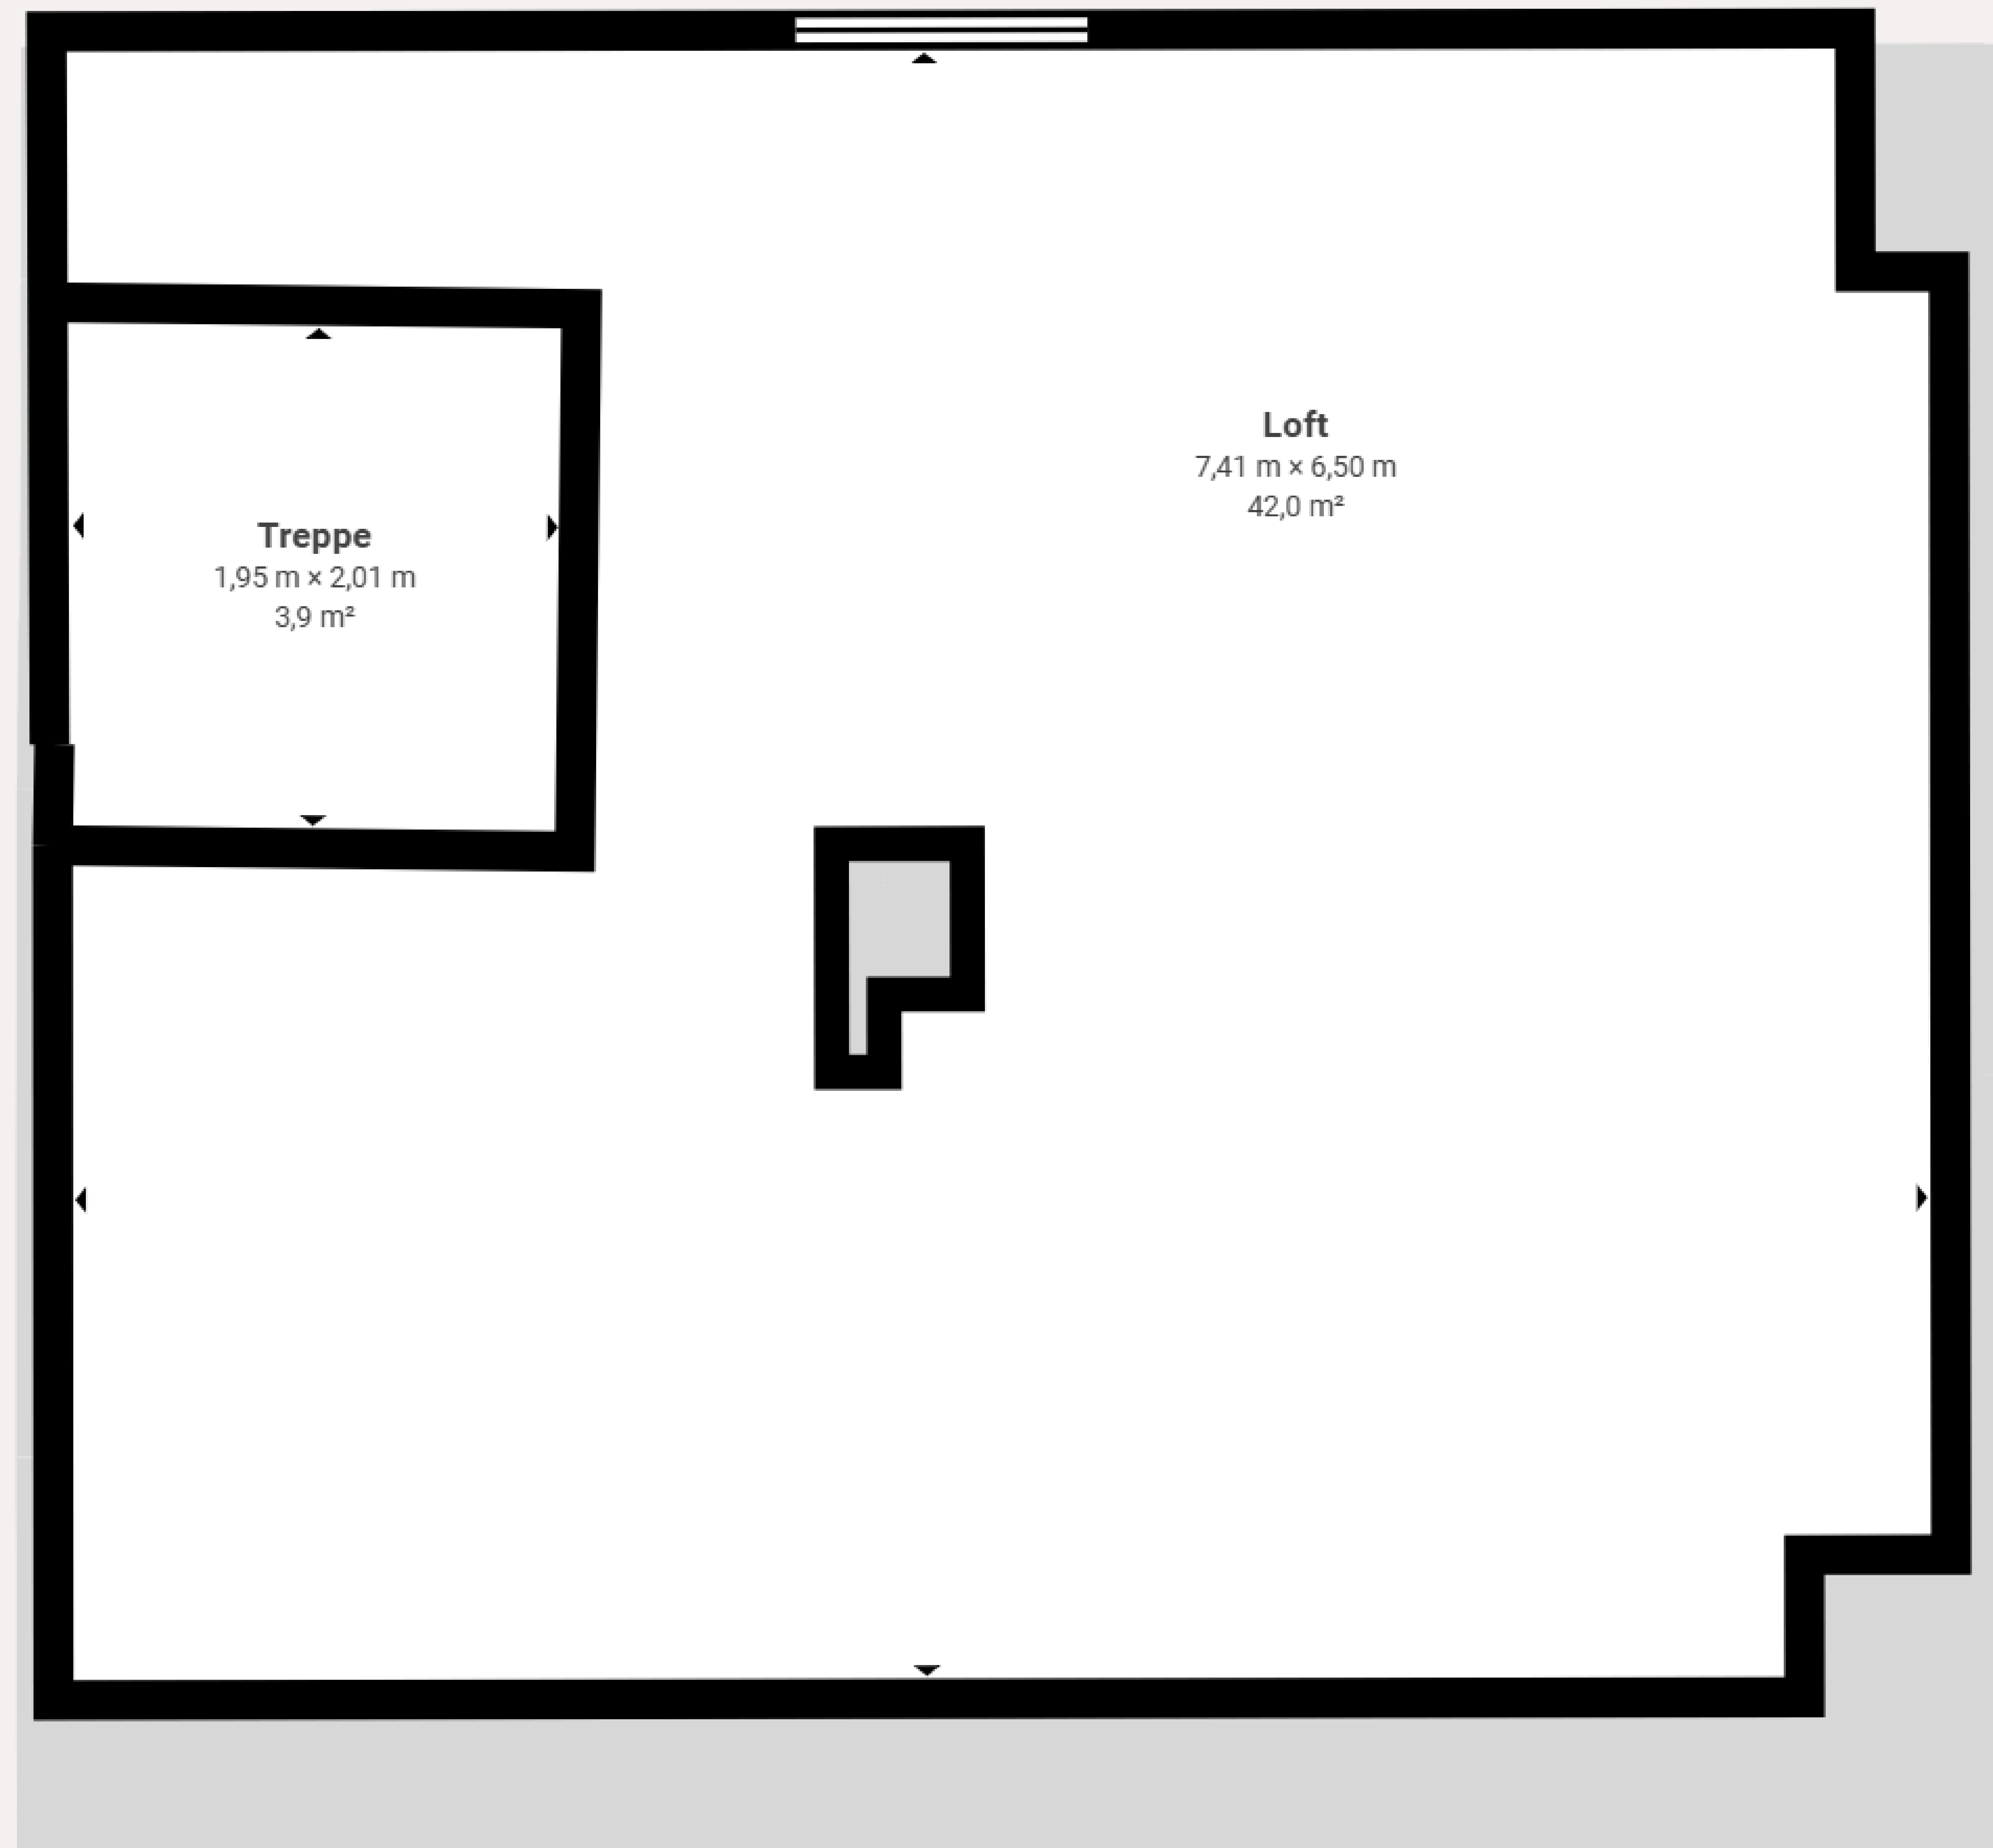

 Matterport Property Report:

Lenzburgerstrasse

Gross Floor Area - Full Property 173,3 m² | Floor 1 59,6 m²

Sizes and dimensions are approximate, actual may vary

Visit 3D space on
 Matterport

 **Matterport Property Report:**

Lenzburgerstrasse

Gross Floor Area - Full Property 173,3 m² | Floor 3 52,1 m²

Sizes and dimensions are approximate, actual may vary

Visit 3D space on
 **Matterport**

 Matterport Property Report:

Lenzburgerstrasse

Gross Floor Area - Full Property 173,3 m² | Floor 3 52,1 m²

Sizes and dimensions are approximate, actual may vary

Visit 3D space on
 Matterport

ISSEHÜVI

SCHLÜSSEL ZU IHREM TRAUMH