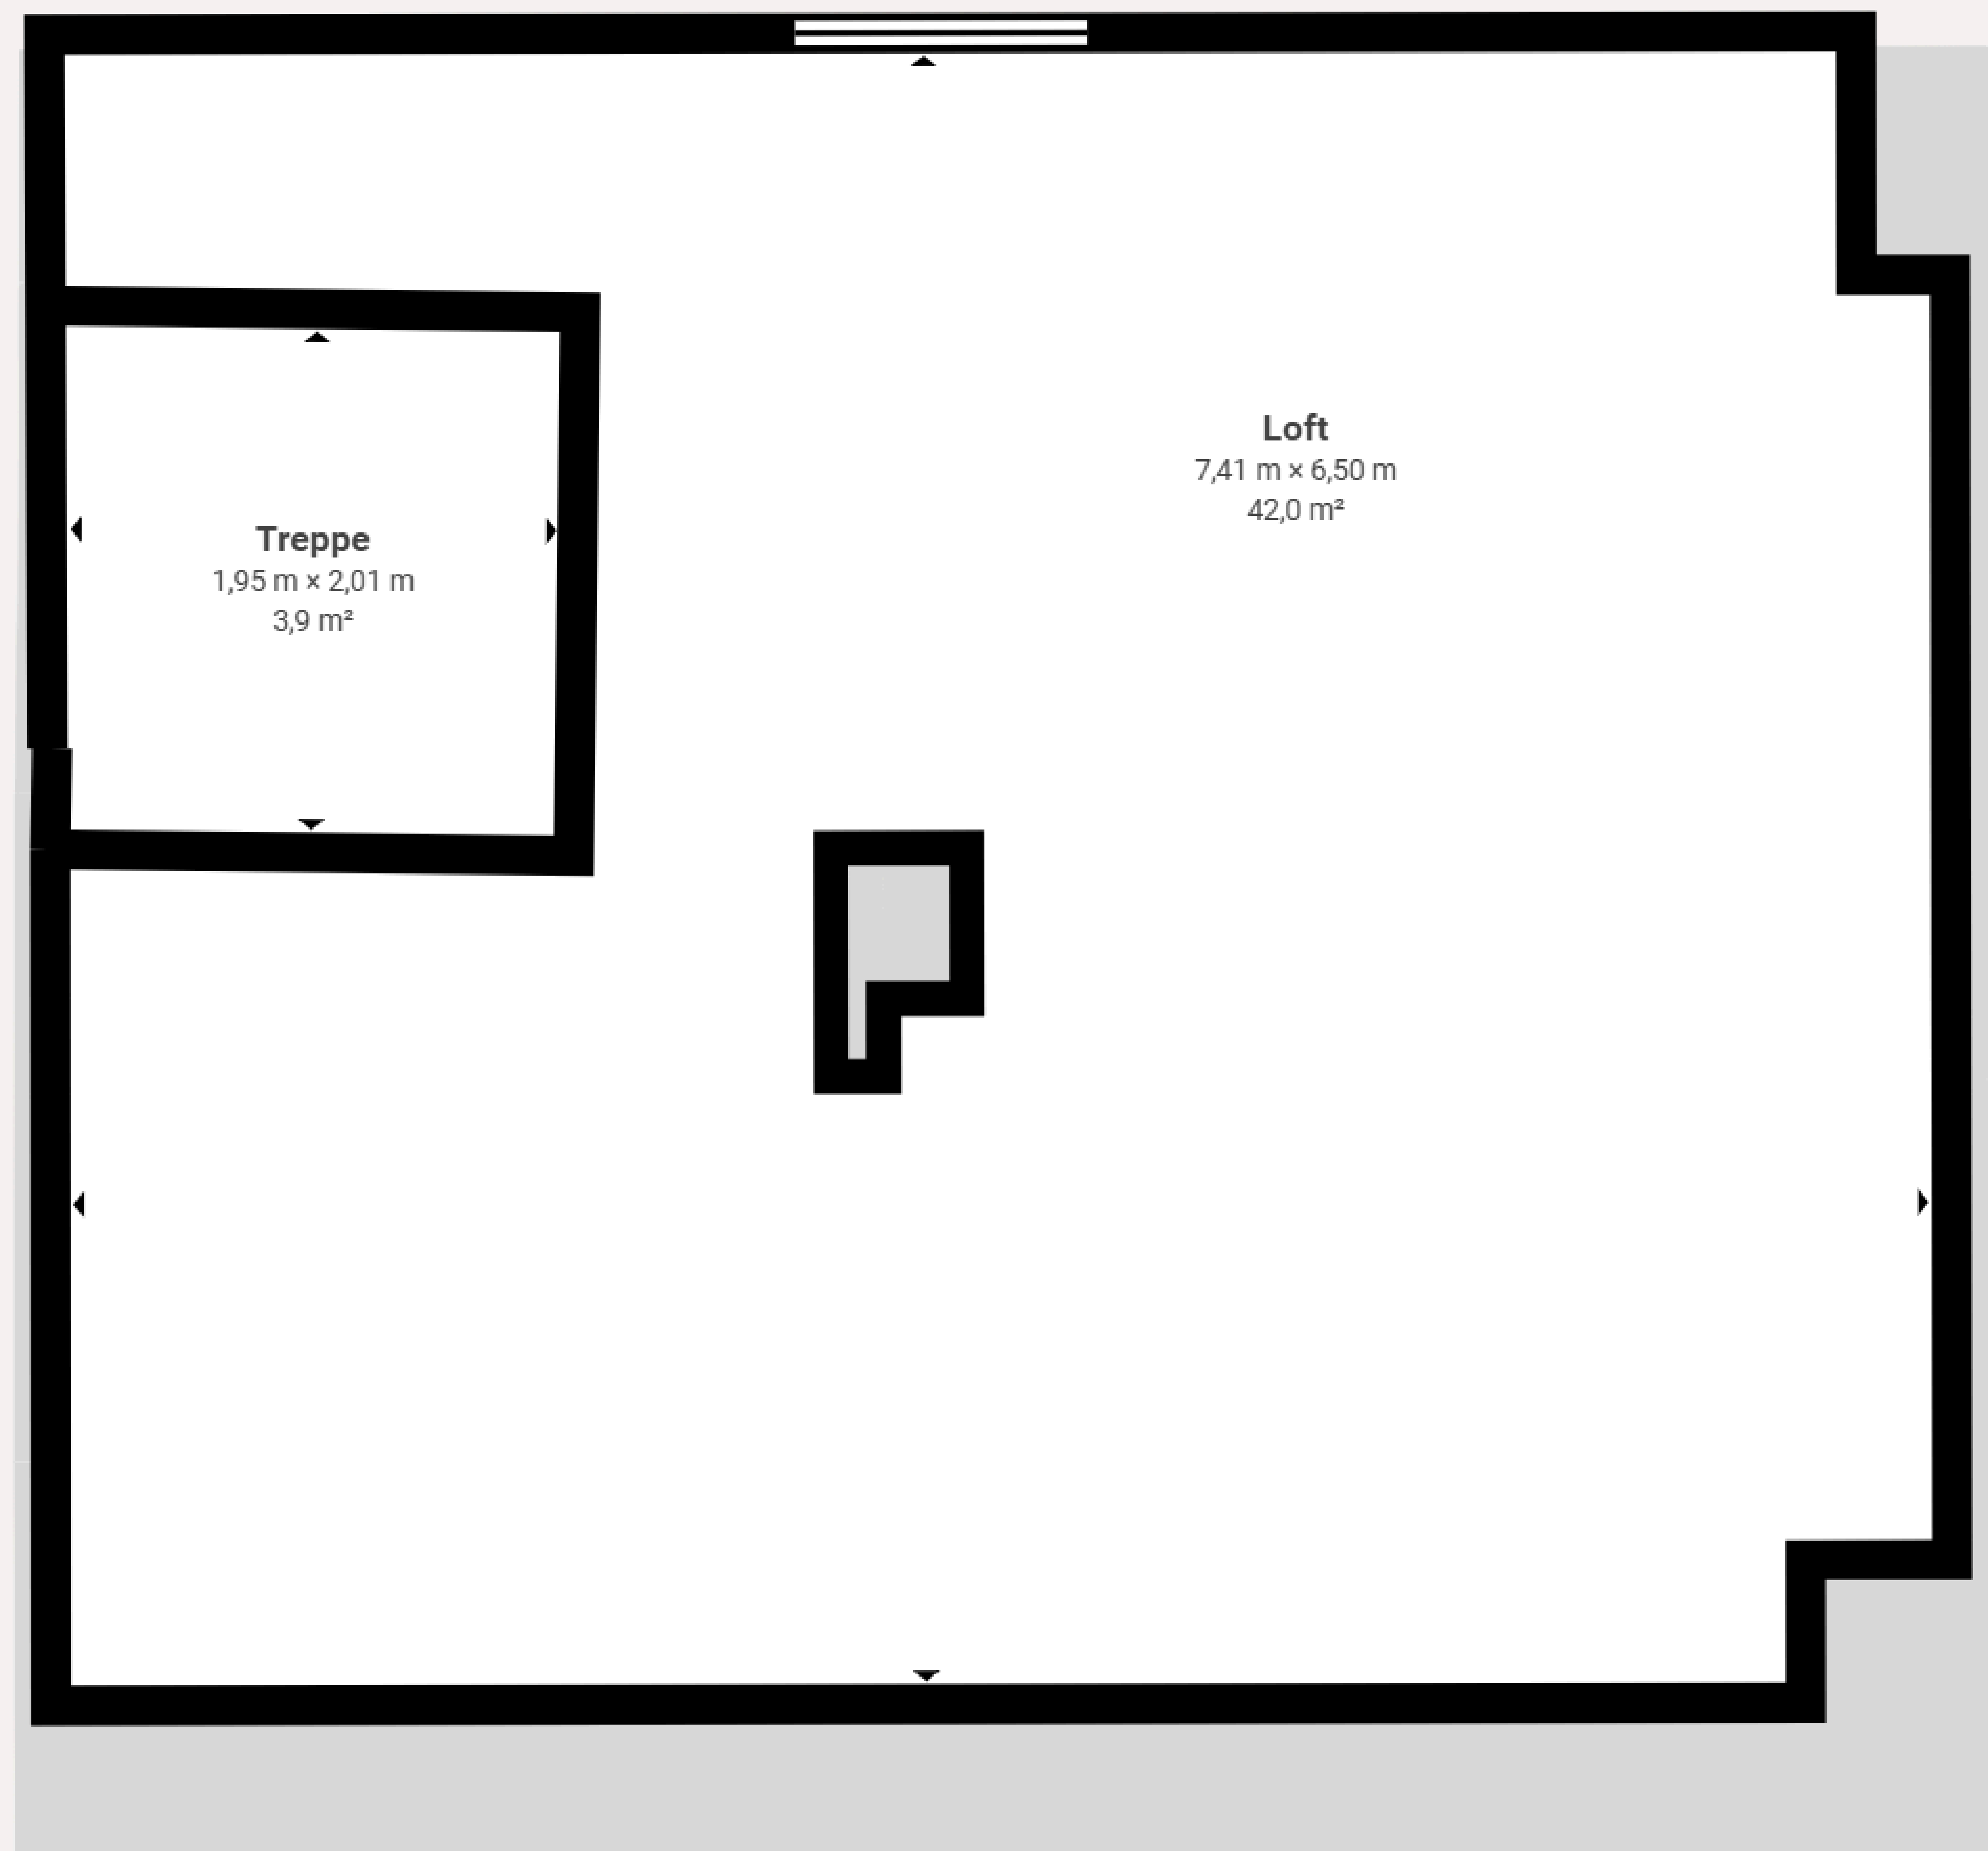

 Matterport Property Report:

Lenzburgerstrasse

Gross Floor Area - Full Property 173,3 m² | Floor 1 59,6 m²

Sizes and dimensions are approximate, actual may vary

Visit 3D space on
 Matterport

 **Matterport Property Report:**

Lenzburgerstrasse

Gross Floor Area - Full Property 173,3 m² | Floor 3 52,1 m²

Sizes and dimensions are approximate, actual may vary

Visit 3D space on
 **Matterport**

 Matterport Property Report:

Lenzburgerstrasse

Gross Floor Area - Full Property 173,3 m² | Floor 3 52,1 m²

Sizes and dimensions are approximate, actual may vary

Visit 3D space on
 Matterport

ISSEHÜVI

SCHLÜSSEL ZU IHREM TRAUMH