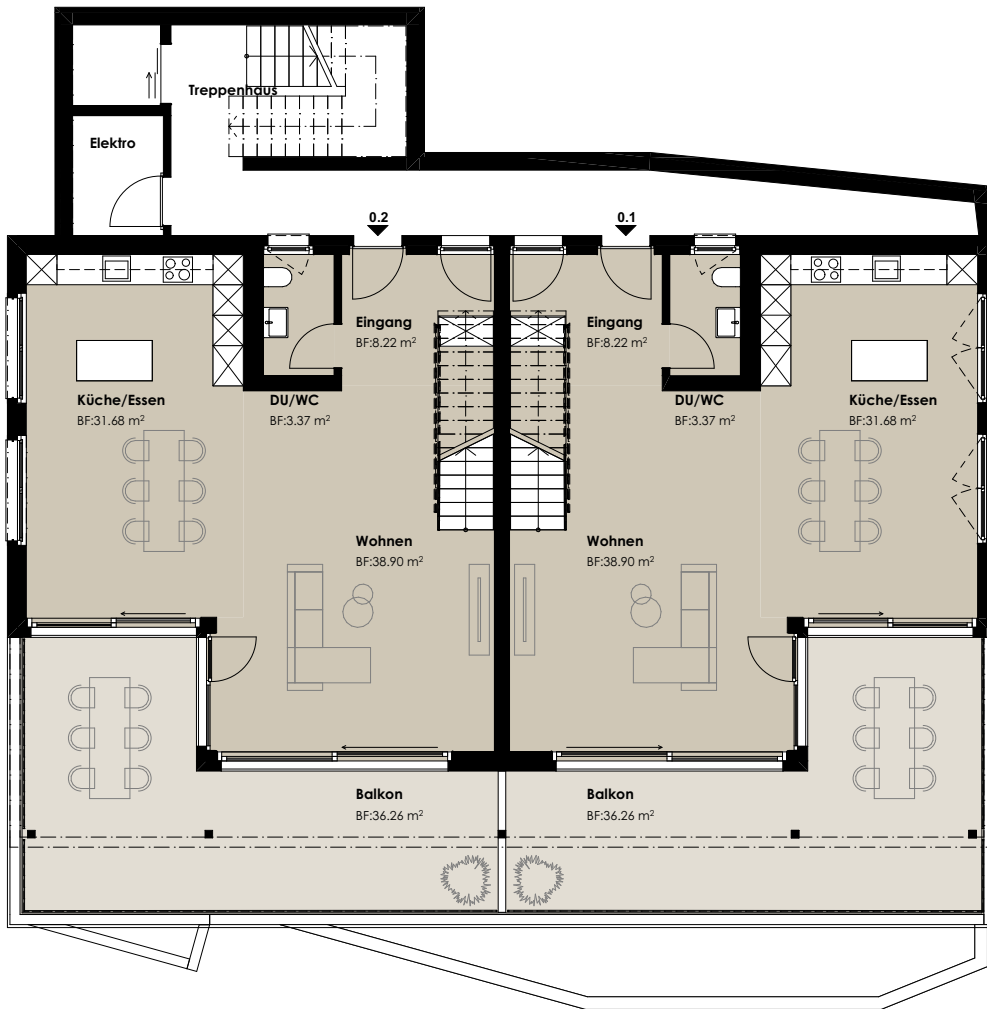

Malters Pilatusblick

Erdgeschoss

WHG 0.2
 4.5 Zimmer
 HNF = 82.17 m²

WHG 0.1
 4.5 Zimmer
 HNF = 82.17 m²