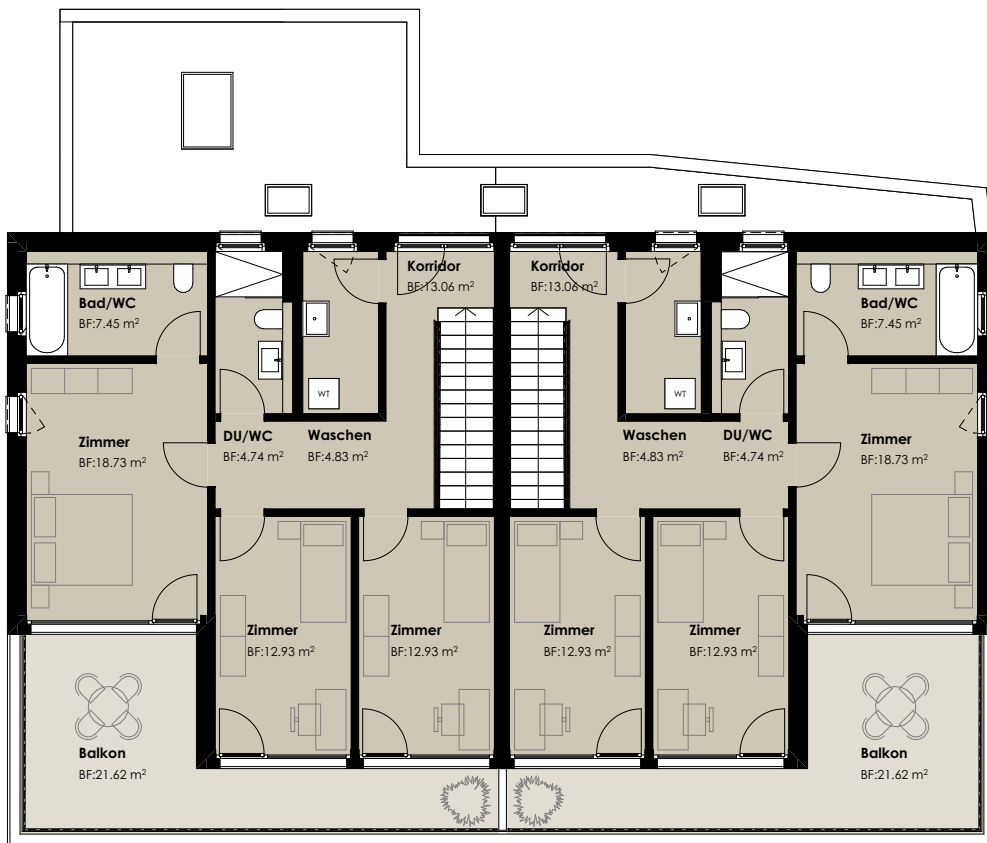

Malters Pilatusblick

Obergeschoss

WHG 0.2
4.5 Zimmer
HNF = 74.67 m²

WHG 0.1
4.5 Zimmer
HNF = 74.67 m²