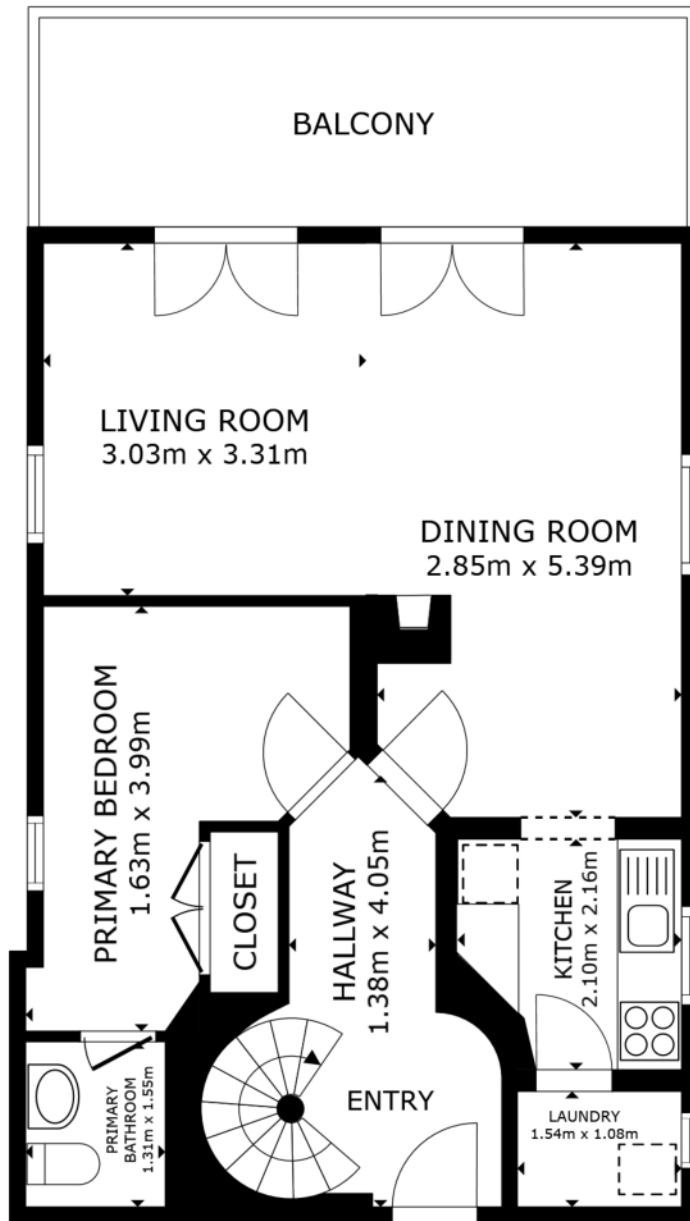

FLOOR 1

GROSS INTERNAL AREA
 FLOOR 1 49.2 m² FLOOR 2 54.3 m²
 EXCLUDED AREAS : BALCONY 11.9 m²
 TOTAL : 103.5 m²

SIZES AND DIMENSIONS ARE APPROXIMATE, ACTUAL MAY VARY.

FLOOR 2

GROSS INTERNAL AREA
 FLOOR 1 49.2 m² FLOOR 2 54.3 m²
 EXCLUDED AREAS : BALCONY 11.9 m²
 TOTAL : 103.5 m²

SIZES AND DIMENSIONS ARE APPROXIMATE, ACTUAL MAY VARY.