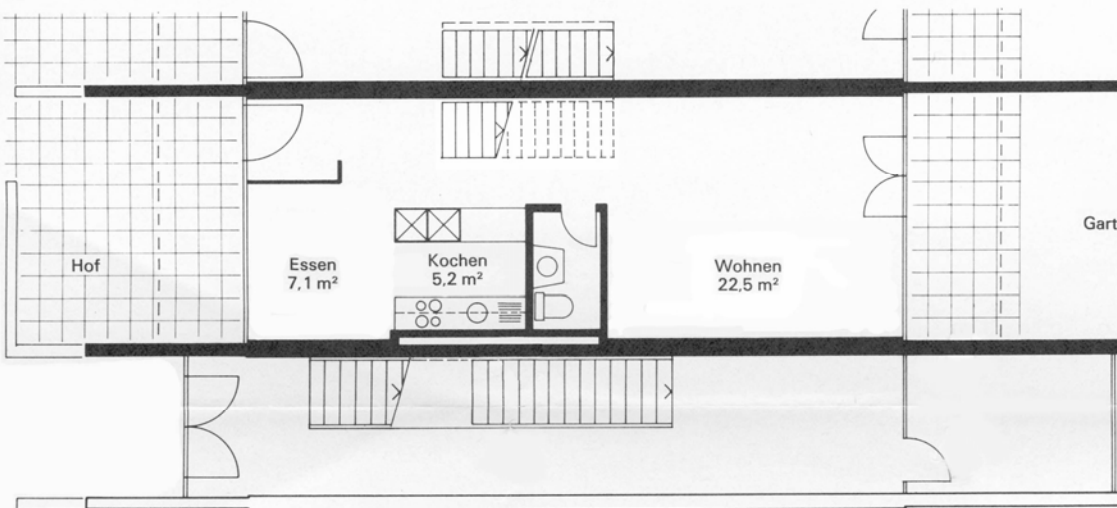

GARTENSIEDLUNG LANGÄCKER, WETTINGEN

2. Etappe

1. Obergeschoss

Wohnungsfläche ca. 94 m²

4½-Zimmer-Gartenwohnung

Handwritten notes in German:
Handwritten notes in German, including a circular diagram with text around it, possibly detailing garden or site conditions.

Erdgeschoss