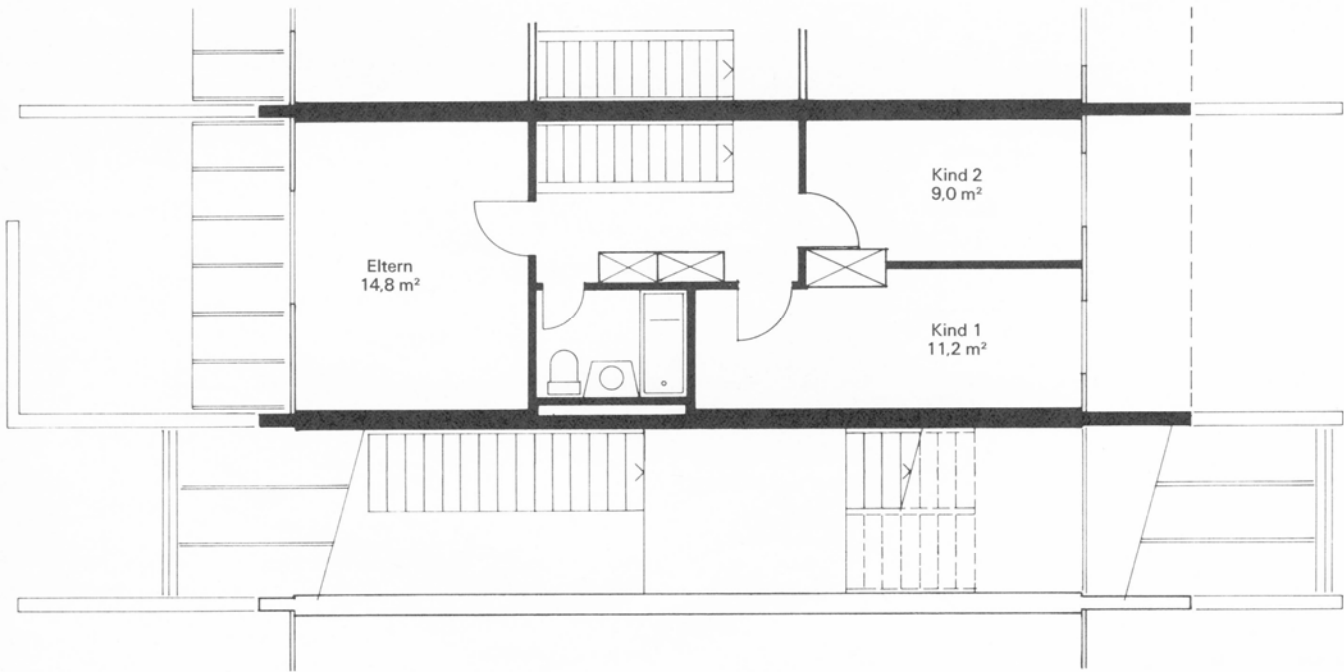

GARTENSIEDLUNG LANGÄCKER, WETTINGEN

2. Etappe

1. Obergeschoss

Wohnungsfläche ca. 94 m²

4½-Zimmer-Gartenwohnung

Handwritten notes in German:
Handwritten notes in German, including a circular diagram with text around it, possibly detailing garden or site conditions.

Erdgeschoss